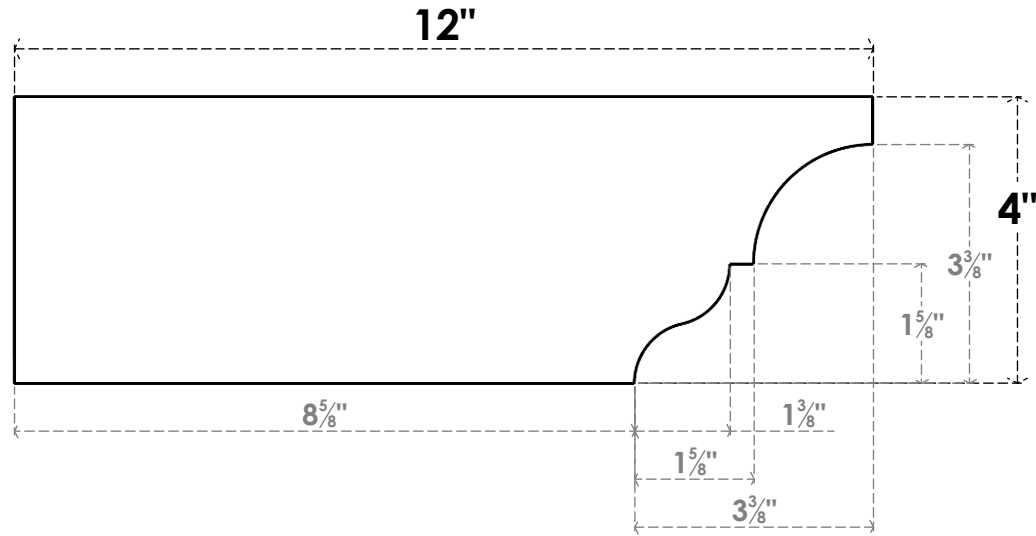

ITEM NUMBER: RFTURO040X04000X12000X004ASH00RCPR

4"W X 4"H X 12"L TIMBERTHANE ROUGH CEDAR ASHEBORO FAUX WOOD OPEN RAFTER TAIL, 4"L END, PRIMED TAN

SIDE PROFILE

ISOMETRIC

FRONT PROFILE

GENERATED DATE : 03/02/2023