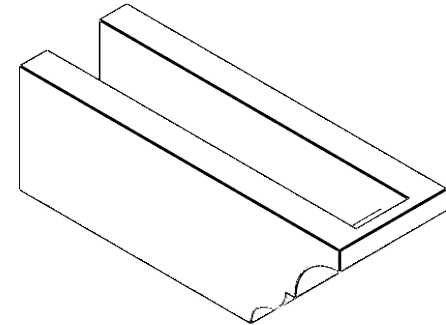

ITEM NUMBER: RFTURO040X04000X12000X004ASH00RCPR

4"W X 4"H X 12"L TIMBERTHANE ROUGH CEDAR ASHEBORO FAUX WOOD OPEN RAFTER TAIL, 4"L END, PRIMED TAN

SIDE PROFILE

ISOMETRIC

FRONT PROFILE

GENERATED DATE : 03/02/2023

EKENA MILLWORK
2300 WEST MAIN ST.
CLARKSVILLE, TX 75426
TOLL FREE: 866-607-0453
WWW.EKENAMILLWORK.COM

NOTES

1. INSTALLATION TO BE COMPLETED IN ACCORDANCE WITH MANUFACTURER'S SPECIFICATIONS.
2. DRAWING MAY NOT BE TO SCALE
3. THIS DRAWING IS INTENDED FOR DESIGN AND PLANNING PURPOSES ONLY.
4. ALL INFORMATION CONTAINED HEREIN WAS CURRENT AT THE TIME OF DEVELOPMENT BUT MUST BE REVIEWED AND APPROVED BY THE PRODUCT MANUFACTURER TO BE CONSIDERED ACCURATE.
5. TIMBERTHANE ARCHITECTURAL PRODUCTS ARE MADE FROM HIGH DENSITY URETHANE AND COME FACTORY PRIMED