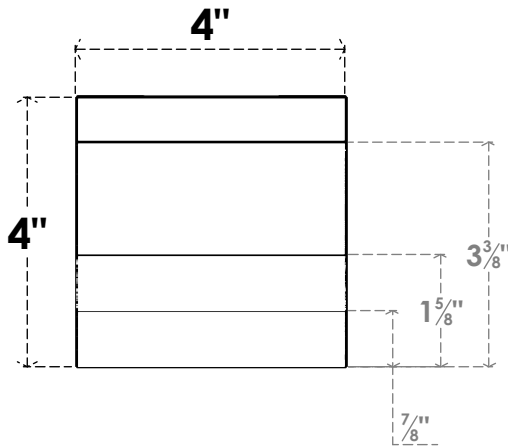

ITEM NUMBER: RFTURO040X04000X12000X004ASH00RCPR

4"W X 4"H X 12"L TIMBERTHANE ROUGH CEDAR ASHEBORO FAUX WOOD OPEN RAFTER TAIL, 4"L END, PRIMED TAN

SIDE PROFILE

ISOMETRIC

FRONT PROFILE

GENERATED DATE : 03/02/2023